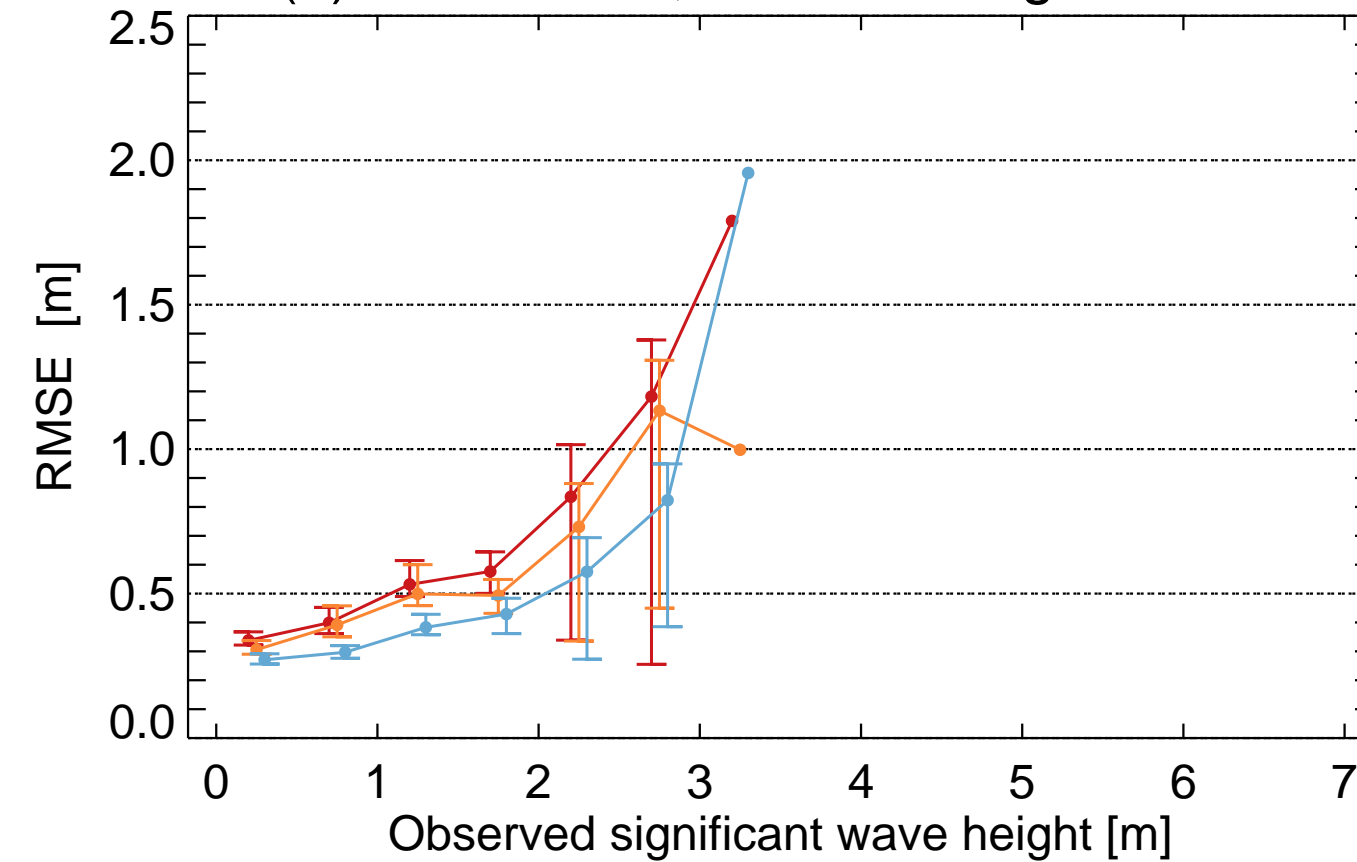

(a) Arkona WR, forecast range: 48 h

Low Lowensmean High

(b) Vahemadal, forecast range: 48 h

Low Lowensmean High