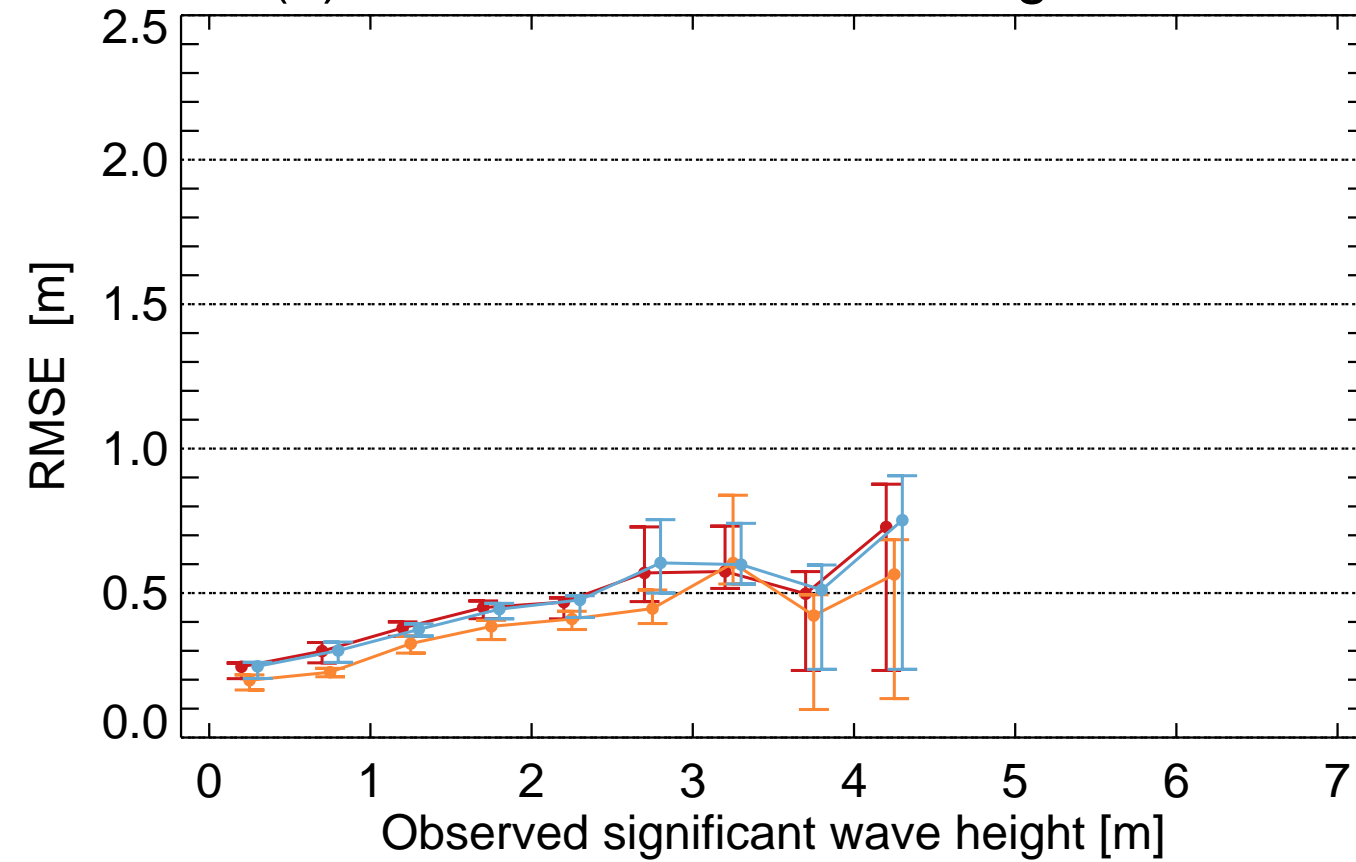

(a) Arkona WR, forecast range: 48 h

Low Lowensmean High

(b) Vahemadal, forecast range: 48 h

Low Lowensmean High